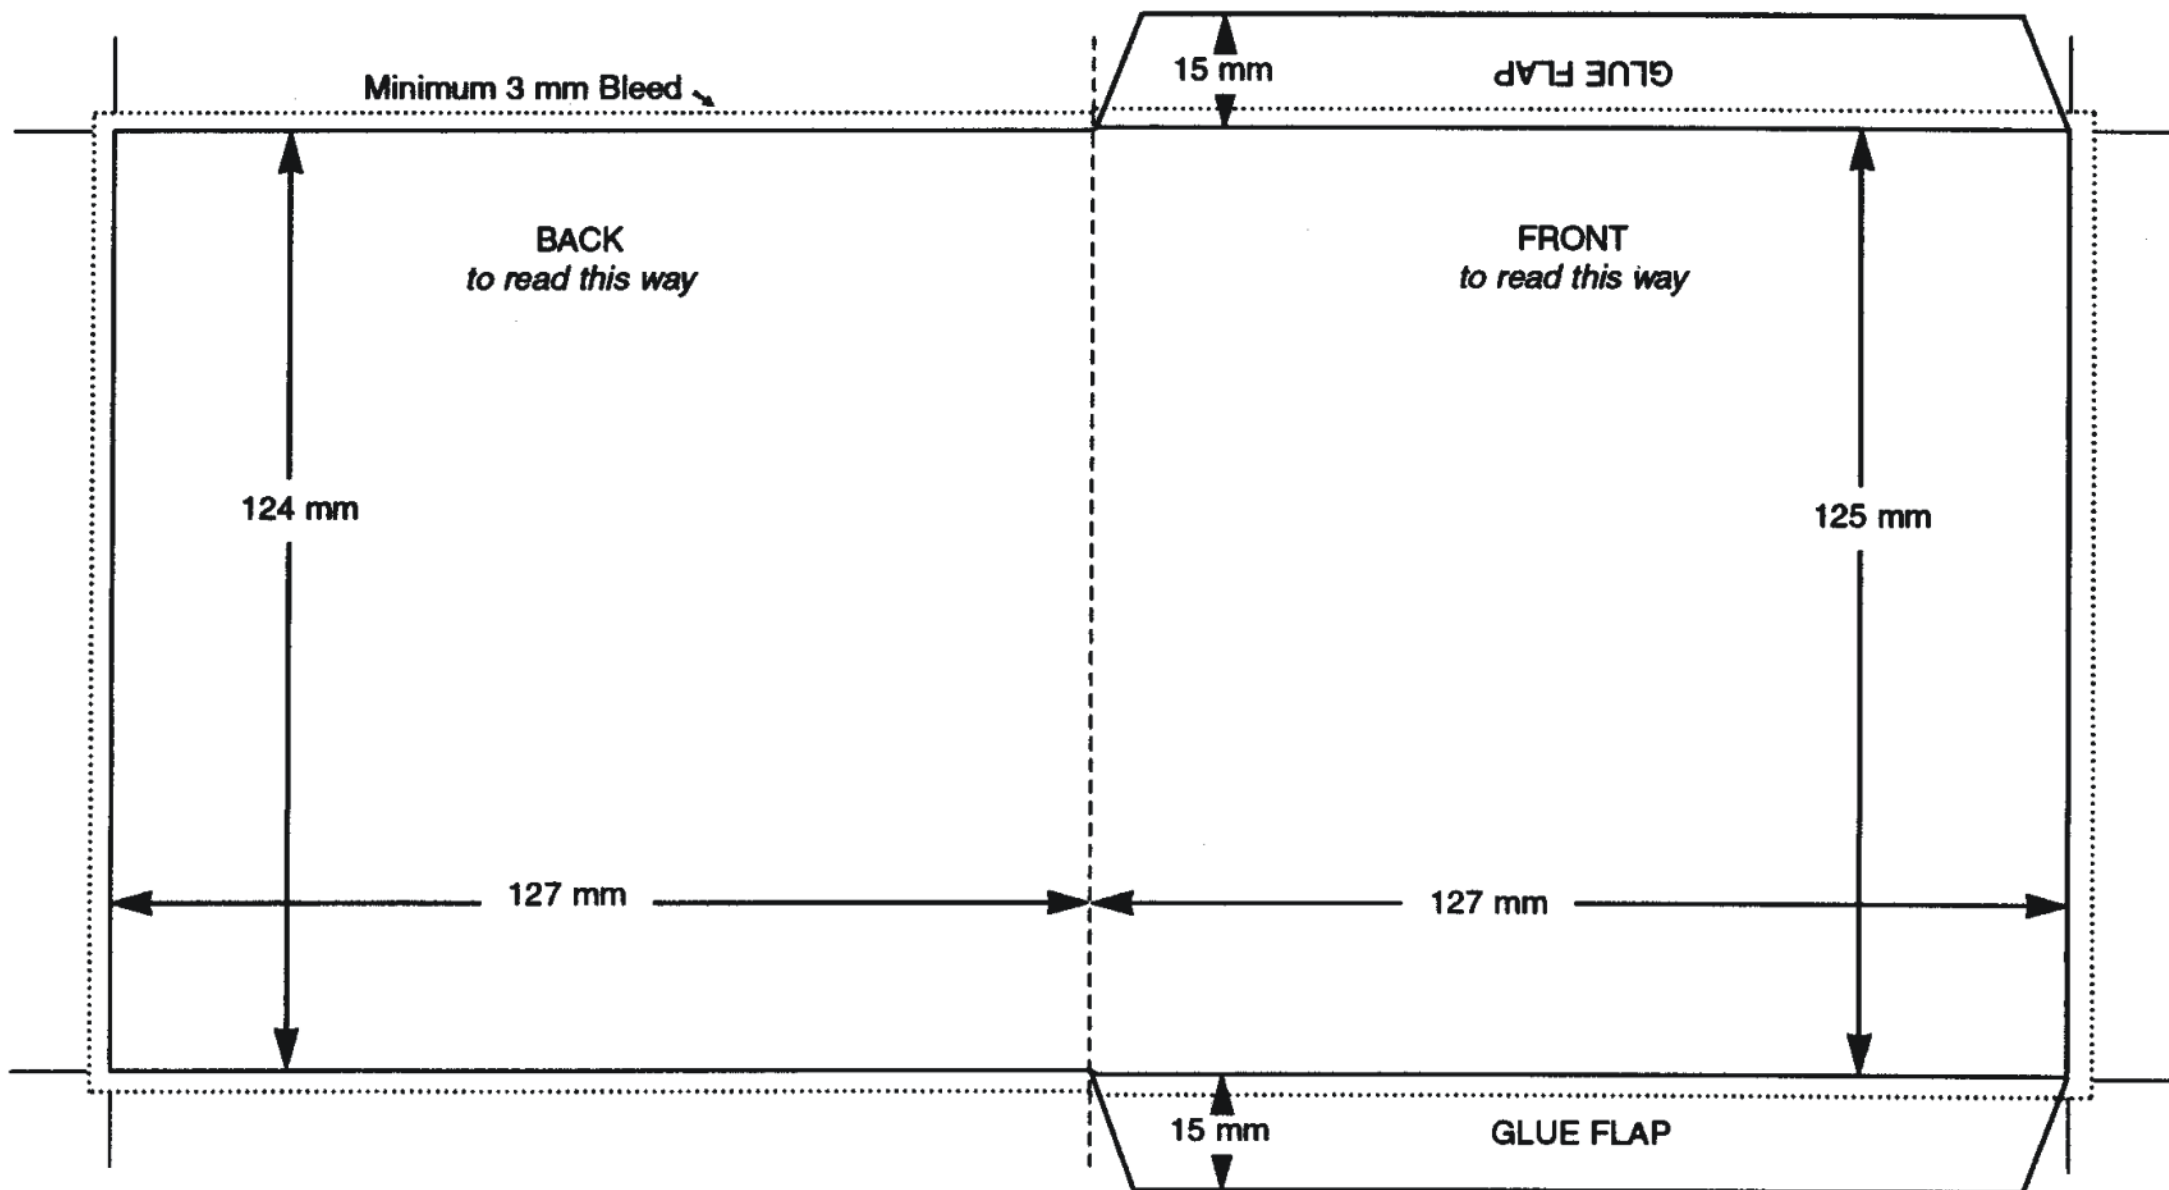

12cm CARDBOARD SLEEVE (5" BAG)

ALLOW 3mm BLEED.

THE FINISHED SIZE WILL BE 125mm X 127mm.

DRAWING NOT TO SCALE